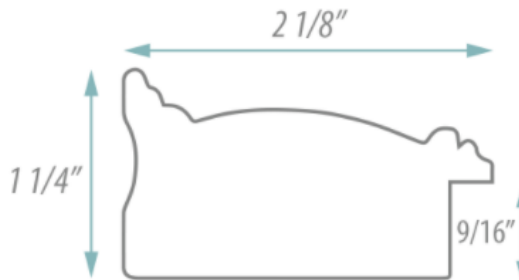

#### FEATURES:

- ONE 21X30" HIGH RESOLUTION SILVER PLATE GLASS MIRROR SIZE W/ DECORATIVE FRAME.
- "WALL HUGGER" HANGER FOR MOUNTING INCLUDED.
- STANDARD MOUNTING STYLE IS VERTICAL. FOR HORIZONTAL, PLEASE SPECIFY WHEN ORDERING.
- PACKED IN FOUR WALL (FOLDED DOUBLE WALL) CORRUGATION.
- STYLE: CLASSIC
- COLOR: CHERRY/MAHOGANY
- FINISH: VENEER/ WOOD TONES

#### MIRROR FINISHES:

- FLAT POLISHED EDGE
- BEVELED EDGE

**OVERALL SIZE DIMENSION: 25 1/4" WIDE X 34 1/4" HIGH X 1 1/4" DEEP**